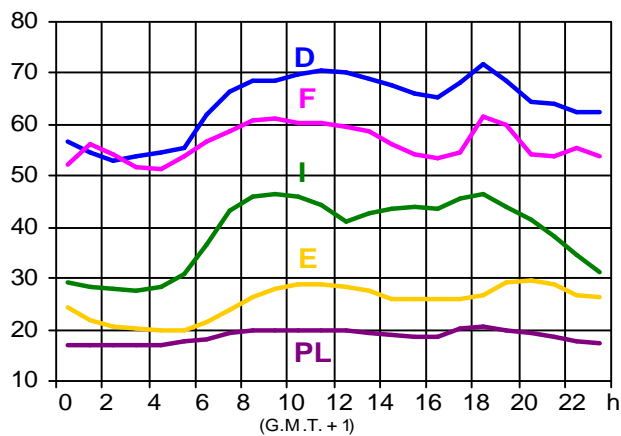

Load values 2001 on the 3rd Wednesday - Graphs

Appendix of chapter 2 of the Statistical Yearbook 2001

2

17.01.2001 (in GW)

21.02.2001 (in GW)

17.01.2001 (in GW)

21.02.2001 (in GW)

17.01.2001 (in GW)

21.02.2001 (in GW)

21.03.2001 (in GW)

18.04.2001 (in GW)

21.03.2001 (in GW)

18.04.2001 (in GW)

21.03.2001 (in GW)

18.04.2001 (in GW)

16.05.2001 (in GW)

20.06.2001 (in GW)

16.05.2001 (in GW)

20.06.2001 (in GW)

16.05.2001 (in GW)

20.06.2001 (in GW)

18.07.2001 (in GW)

15.08.2001 (in GW)

18.07.2001 (in GW)