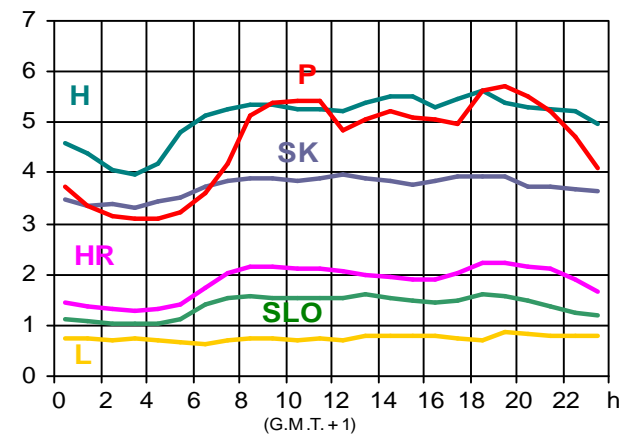

Load values 2001 on the 3rd Wednesday - Graphs

Appendix of chapter 2 of the Statistical Yearbook 2001

2

17.01.2001 (in GW)

21.02.2001 (in GW)

17.01.2001 (in GW)

21.02.2001 (in GW)

17.01.2001 (in GW)

21.02.2001 (in GW)

21.03.2001 (in GW)

18.04.2001 (in GW)

21.03.2001 (in GW)

18.04.2001 (in GW)

21.03.2001 (in GW)

18.04.2001 (in GW)

16.05.2001 (in GW)

20.06.2001 (in GW)

16.05.2001 (in GW)

20.06.2001 (in GW)

16.05.2001 (in GW)

20.06.2001 (in GW)

18.07.2001 (in GW)

15.08.2001 (in GW)

18.07.2001 (in GW)