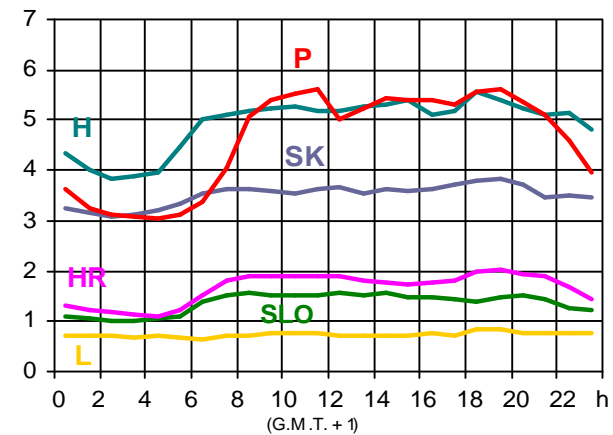

Load values 2001 on the 3rd Wednesday - Graphs

Appendix of chapter 2 of the Statistical Yearbook 2001

2

17.01.2001 (in GW)

21.02.2001 (in GW)

17.01.2001 (in GW)

21.02.2001 (in GW)

17.01.2001 (in GW)

21.02.2001 (in GW)

21.03.2001 (in GW)

18.04.2001 (in GW)

21.03.2001 (in GW)

18.04.2001 (in GW)

21.03.2001 (in GW)

18.04.2001 (in GW)

16.05.2001 (in GW)

20.06.2001 (in GW)

16.05.2001 (in GW)

20.06.2001 (in GW)

16.05.2001 (in GW)

20.06.2001 (in GW)

18.07.2001 (in GW)

15.08.2001 (in GW)

18.07.2001 (in GW)

15.08.2001 (in GW)

18.07.2001 (in GW)

15.08.2001 (in GW)

19.09.2001 (in GW)

17.10.2001 (en/in GW)

19.09.2001 (in GW)

17.10.2001 (in GW)

19.09.2001 (in GW)