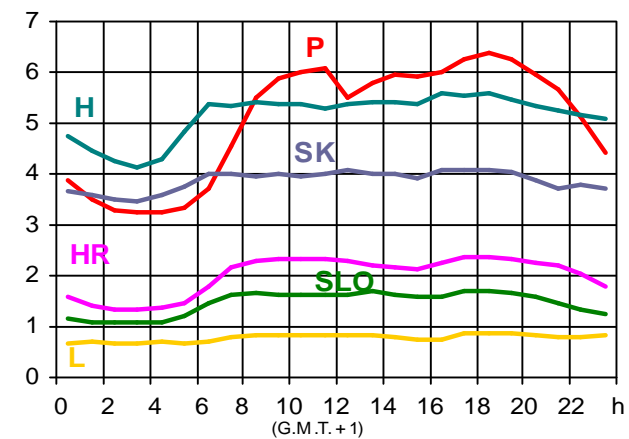

Load values 2001 on the 3rd Wednesday - Graphs

Appendix of chapter 2 of the Statistical Yearbook 2001

2

17.01.2001 (in GW)

21.02.2001 (in GW)

17.01.2001 (in GW)

21.02.2001 (in GW)

17.01.2001 (in GW)

21.02.2001 (in GW)

21.03.2001 (in GW)

18.04.2001 (in GW)

21.03.2001 (in GW)

18.04.2001 (in GW)

21.03.2001 (in GW)

18.04.2001 (in GW)

16.05.2001 (in GW)

20.06.2001 (in GW)

16.05.2001 (in GW)

20.06.2001 (in GW)

16.05.2001 (in GW)

20.06.2001 (in GW)

18.07.2001 (in GW)

15.08.2001 (in GW)

18.07.2001 (in GW)