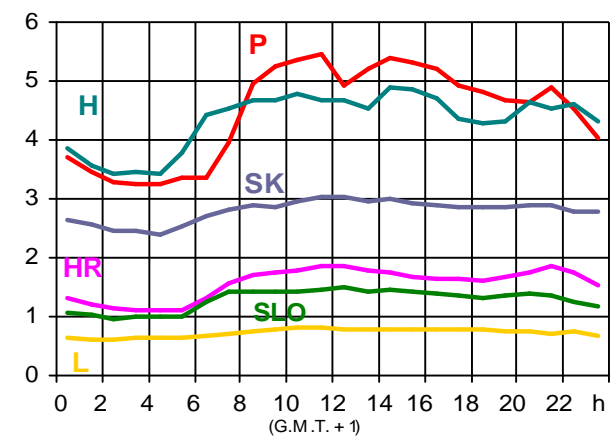

21.02.2001 (in GW)

21.03.2001 (in GW)

18.04.2001 (in GW)

21.03.2001 (in GW)

18.04.2001 (in GW)

21.03.2001 (in GW)

18.04.2001 (in GW)

16.05.2001 (in GW)

20.06.2001 (in GW)

16.05.2001 (in GW)

20.06.2001 (in GW)

16.05.2001 (in GW)

20.06.2001 (in GW)

18.07.2001 (in GW)

15.08.2001 (in GW)

18.07.2001 (in GW)

15.08.2001 (in GW)

18.07.2001 (in GW)

15.08.2001 (in GW)

19.09.2001 (in GW)

17.10.2001 (en/in GW)

19.09.2001 (in GW)

17.10.2001 (in GW)

19.09.2001 (in GW)