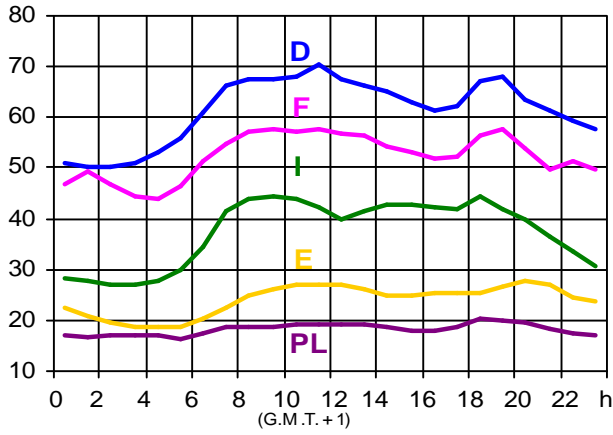

Load values 2001 on the 3rd Wednesday - Graphs

Appendix of chapter 2 of the Statistical Yearbook 2001

2

17.01.2001 (in GW)

21.02.2001 (in GW)

17.01.2001 (in GW)

21.02.2001 (in GW)

17.01.2001 (in GW)

21.02.2001 (in GW)

21.03.2001 (in GW)

18.04.2001 (in GW)

21.03.2001 (in GW)

18.04.2001 (in GW)

21.03.2001 (in GW)

18.04.2001 (in GW)

16.05.2001 (in GW)

20.06.2001 (in GW)

16.05.2001 (in GW)

20.06.2001 (in GW)

16.05.2001 (in GW)

20.06.2001 (in GW)

18.07.2001 (in GW)

15.08.2001 (in GW)

18.07.2001 (in GW)