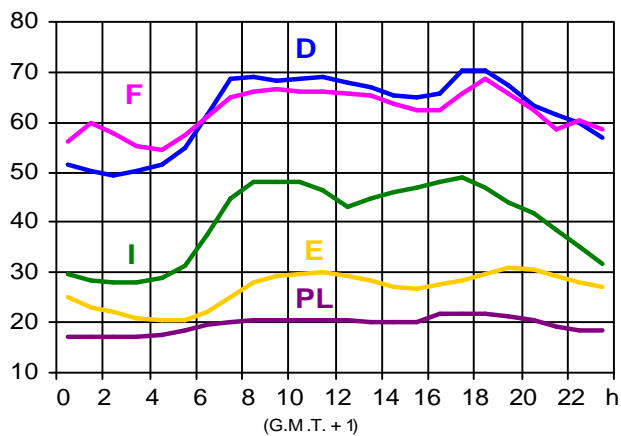

Load values 2001 on the 3rd Wednesday - Graphs

Appendix of chapter 2 of the Statistical Yearbook 2001

2

17.01.2001 (in GW)

21.02.2001 (in GW)

17.01.2001 (in GW)

21.02.2001 (in GW)

17.01.2001 (in GW)

21.02.2001 (in GW)

21.03.2001 (in GW)

18.04.2001 (in GW)

21.03.2001 (in GW)

18.04.2001 (in GW)

21.03.2001 (in GW)

18.04.2001 (in GW)

16.05.2001 (in GW)

20.06.2001 (in GW)

16.05.2001 (in GW)

20.06.2001 (in GW)

16.05.2001 (in GW)

20.06.2001 (in GW)

18.07.2001 (in GW)

15.08.2001 (in GW)

18.07.2001 (in GW)