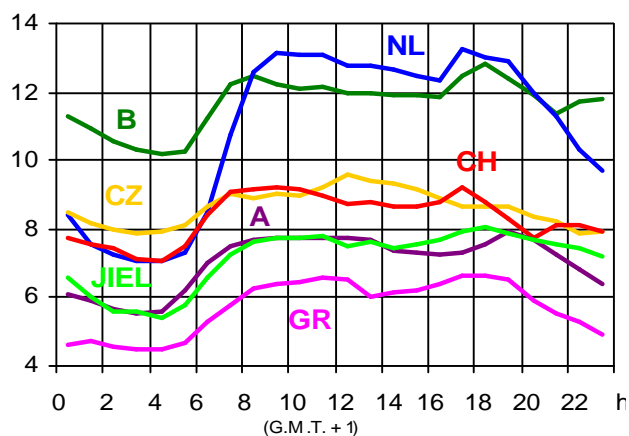

Load values 2001 on the 3rd Wednesday - Graphs

Appendix of chapter 2 of the Statistical Yearbook 2001

2

17.01.2001 (in GW)

21.02.2001 (in GW)

17.01.2001 (in GW)

21.02.2001 (in GW)

17.01.2001 (in GW)

21.02.2001 (in GW)

21.03.2001 (in GW)

18.04.2001 (in GW)

21.03.2001 (in GW)

18.04.2001 (in GW)

21.03.2001 (in GW)

18.04.2001 (in GW)

16.05.2001 (in GW)

20.06.2001 (in GW)

16.05.2001 (in GW)

20.06.2001 (in GW)

16.05.2001 (in GW)

20.06.2001 (in GW)

18.07.2001 (in GW)

15.08.2001 (in GW)

18.07.2001 (in GW)