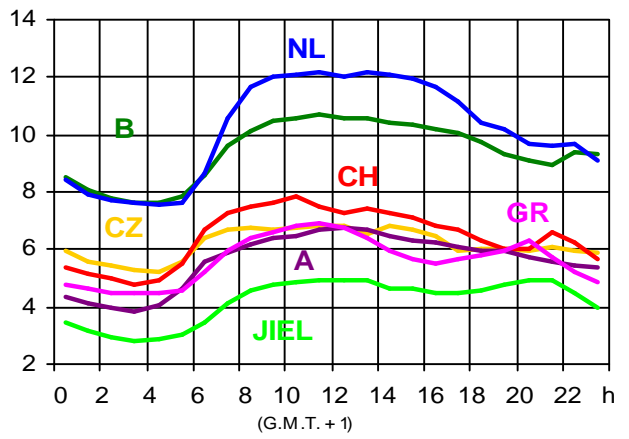

Load values 2001 on the 3rd Wednesday - Graphs

Appendix of chapter 2 of the Statistical Yearbook 2001

2

17.01.2001 (in GW)

21.02.2001 (in GW)

17.01.2001 (in GW)

21.02.2001 (in GW)

17.01.2001 (in GW)

21.02.2001 (in GW)

21.03.2001 (in GW)

18.04.2001 (in GW)

21.03.2001 (in GW)

18.04.2001 (in GW)

21.03.2001 (in GW)

18.04.2001 (in GW)

16.05.2001 (in GW)

20.06.2001 (in GW)

16.05.2001 (in GW)

20.06.2001 (in GW)

16.05.2001 (in GW)

20.06.2001 (in GW)

18.07.2001 (in GW)

15.08.2001 (in GW)

18.07.2001 (in GW)