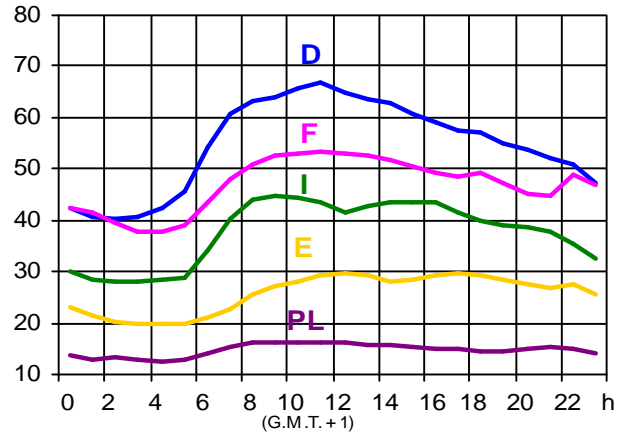

Load values 2001 on the 3rd Wednesday - Graphs

Appendix of chapter 2 of the Statistical Yearbook 2001

2

17.01.2001 (in GW)

21.02.2001 (in GW)

17.01.2001 (in GW)

21.02.2001 (in GW)

17.01.2001 (in GW)

21.02.2001 (in GW)

21.03.2001 (in GW)

18.04.2001 (in GW)

21.03.2001 (in GW)

18.04.2001 (in GW)

21.03.2001 (in GW)

18.04.2001 (in GW)

16.05.2001 (in GW)

20.06.2001 (in GW)

16.05.2001 (in GW)

20.06.2001 (in GW)

16.05.2001 (in GW)

20.06.2001 (in GW)

18.07.2001 (in GW)

15.08.2001 (in GW)

18.07.2001 (in GW)