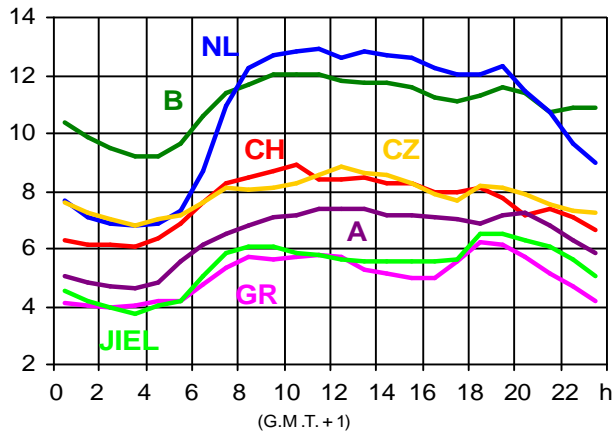

Load values 2001 on the 3rd Wednesday - Graphs

Appendix of chapter 2 of the Statistical Yearbook 2001

2

17.01.2001 (in GW)

21.02.2001 (in GW)

17.01.2001 (in GW)

21.02.2001 (in GW)

17.01.2001 (in GW)

21.02.2001 (in GW)

21.03.2001 (in GW)

18.04.2001 (in GW)

21.03.2001 (in GW)

18.04.2001 (in GW)

21.03.2001 (in GW)

18.04.2001 (in GW)

16.05.2001 (in GW)

20.06.2001 (in GW)

16.05.2001 (in GW)

20.06.2001 (in GW)

16.05.2001 (in GW)

20.06.2001 (in GW)

18.07.2001 (in GW)

15.08.2001 (in GW)

18.07.2001 (in GW)