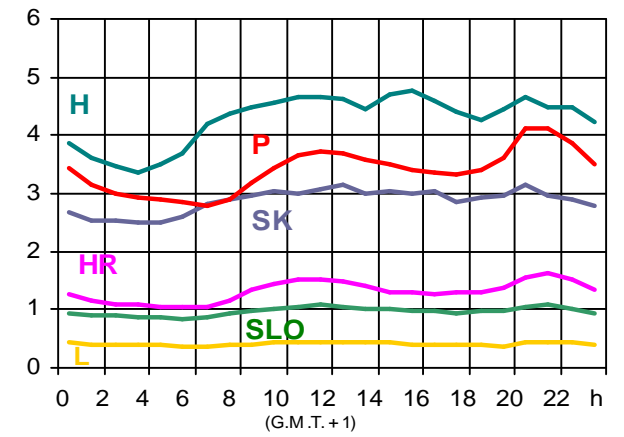

21.02.2001 (in GW)

21.03.2001 (in GW)

18.04.2001 (in GW)

21.03.2001 (in GW)

18.04.2001 (in GW)

21.03.2001 (in GW)

18.04.2001 (in GW)

16.05.2001 (in GW)

20.06.2001 (in GW)

16.05.2001 (in GW)

20.06.2001 (in GW)

16.05.2001 (in GW)

20.06.2001 (in GW)

18.07.2001 (in GW)

15.08.2001 (in GW)

18.07.2001 (in GW)

15.08.2001 (in GW)

18.07.2001 (in GW)

15.08.2001 (in GW)

19.09.2001 (in GW)

17.10.2001 (en/in GW)

19.09.2001 (in GW)

17.10.2001 (in GW)

19.09.2001 (in GW)