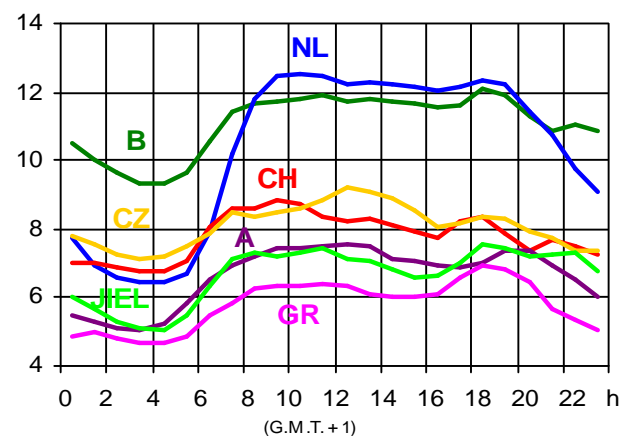

Load values 2001 on the 3rd Wednesday - Graphs

Appendix of chapter 2 of the Statistical Yearbook 2001

2

17.01.2001 (in GW)

21.02.2001 (in GW)

17.01.2001 (in GW)

21.02.2001 (in GW)

17.01.2001 (in GW)

21.02.2001 (in GW)

21.03.2001 (in GW)

18.04.2001 (in GW)

21.03.2001 (in GW)

18.04.2001 (in GW)

21.03.2001 (in GW)

18.04.2001 (in GW)

16.05.2001 (in GW)

20.06.2001 (in GW)

16.05.2001 (in GW)

20.06.2001 (in GW)

16.05.2001 (in GW)

20.06.2001 (in GW)

18.07.2001 (in GW)

15.08.2001 (in GW)

18.07.2001 (in GW)