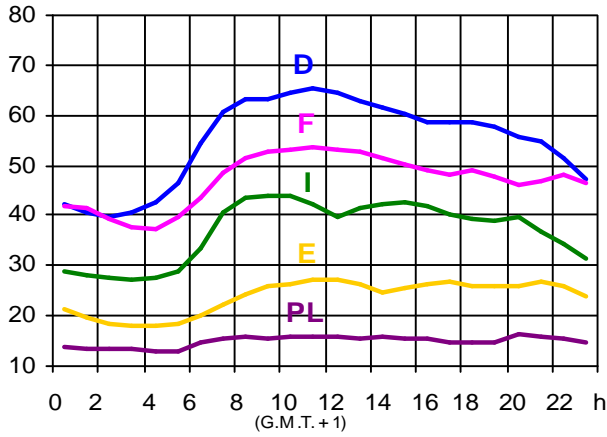

Load values 2001 on the 3rd Wednesday - Graphs

Appendix of chapter 2 of the Statistical Yearbook 2001

2

17.01.2001 (in GW)

21.02.2001 (in GW)

17.01.2001 (in GW)

21.02.2001 (in GW)

17.01.2001 (in GW)

21.02.2001 (in GW)

21.03.2001 (in GW)

18.04.2001 (in GW)

21.03.2001 (in GW)

18.04.2001 (in GW)

21.03.2001 (in GW)

18.04.2001 (in GW)

16.05.2001 (in GW)

20.06.2001 (in GW)

16.05.2001 (in GW)

20.06.2001 (in GW)

16.05.2001 (in GW)

20.06.2001 (in GW)

18.07.2001 (in GW)

15.08.2001 (in GW)

18.07.2001 (in GW)