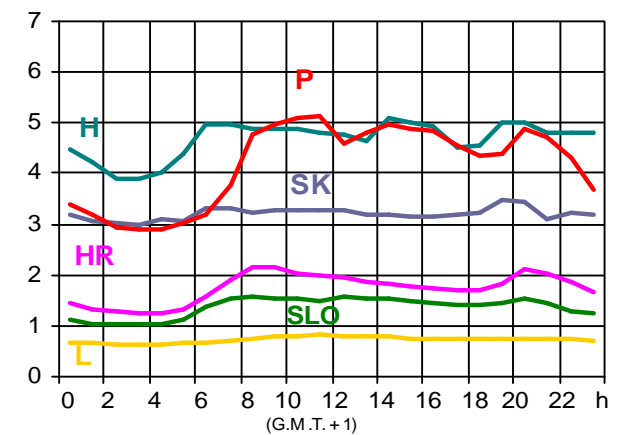

Load values 2001 on the 3rd Wednesday - Graphs

Appendix of chapter 2 of the Statistical Yearbook 2001

2

17.01.2001 (in GW)

21.02.2001 (in GW)

17.01.2001 (in GW)

21.02.2001 (in GW)

17.01.2001 (in GW)

21.02.2001 (in GW)

21.03.2001 (in GW)

18.04.2001 (in GW)

21.03.2001 (in GW)

18.04.2001 (in GW)

21.03.2001 (in GW)

18.04.2001 (in GW)

16.05.2001 (in GW)

20.06.2001 (in GW)

16.05.2001 (in GW)

20.06.2001 (in GW)

16.05.2001 (in GW)

20.06.2001 (in GW)

18.07.2001 (in GW)

15.08.2001 (in GW)

18.07.2001 (in GW)

15.08.2001 (in GW)

18.07.2001 (in GW)

15.08.2001 (in GW)

19.09.2001 (in GW)

17.10.2001 (en/in GW)

19.09.2001 (in GW)

17.10.2001 (in GW)

19.09.2001 (in GW)