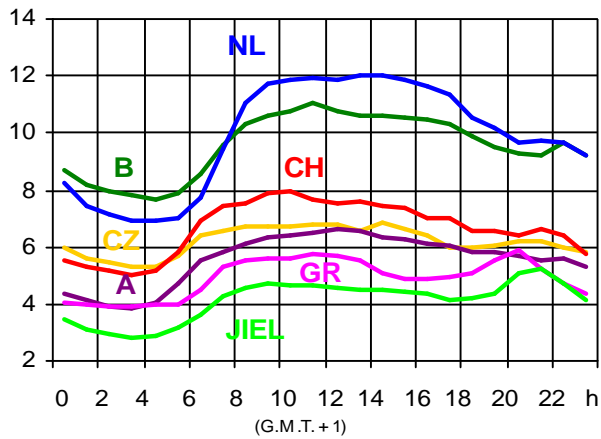

Load values 2001 on the 3rd Wednesday - Graphs

Appendix of chapter 2 of the Statistical Yearbook 2001

2

17.01.2001 (in GW)

21.02.2001 (in GW)

17.01.2001 (in GW)

21.02.2001 (in GW)

17.01.2001 (in GW)

21.02.2001 (in GW)

21.03.2001 (in GW)

18.04.2001 (in GW)

21.03.2001 (in GW)

18.04.2001 (in GW)

21.03.2001 (in GW)

18.04.2001 (in GW)

16.05.2001 (in GW)

20.06.2001 (in GW)

16.05.2001 (in GW)

20.06.2001 (in GW)

16.05.2001 (in GW)

20.06.2001 (in GW)

18.07.2001 (in GW)

15.08.2001 (in GW)

18.07.2001 (in GW)

15.08.2001 (in GW)

18.07.2001 (in GW)

15.08.2001 (in GW)

19.09.2001 (in GW)

17.10.2001 (en/in GW)

19.09.2001 (in GW)

17.10.2001 (in GW)

19.09.2001 (in GW)