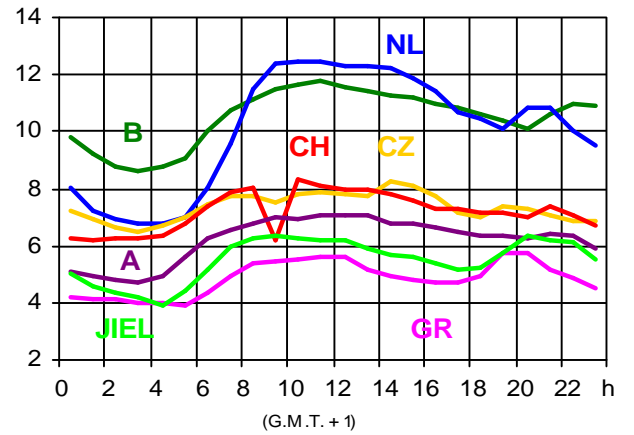

Load values 2001 on the 3rd Wednesday - Graphs

Appendix of chapter 2 of the Statistical Yearbook 2001

2

17.01.2001 (in GW)

21.02.2001 (in GW)

17.01.2001 (in GW)

21.02.2001 (in GW)

17.01.2001 (in GW)

21.02.2001 (in GW)

21.03.2001 (in GW)

18.04.2001 (in GW)

21.03.2001 (in GW)

18.04.2001 (in GW)

21.03.2001 (in GW)

18.04.2001 (in GW)

16.05.2001 (in GW)

20.06.2001 (in GW)

16.05.2001 (in GW)

20.06.2001 (in GW)

16.05.2001 (in GW)

20.06.2001 (in GW)

18.07.2001 (in GW)

15.08.2001 (in GW)

18.07.2001 (in GW)