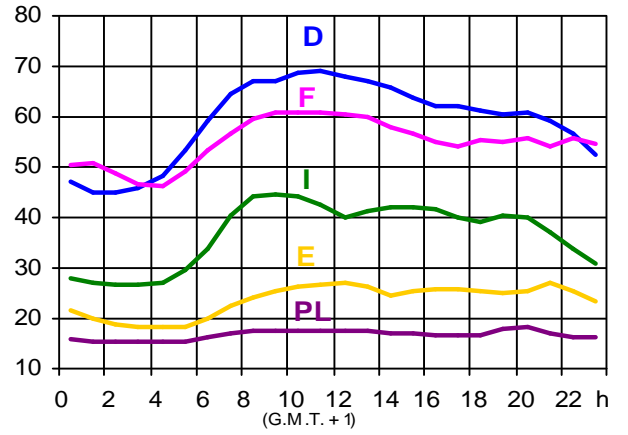

Load values 2001 on the 3rd Wednesday - Graphs

Appendix of chapter 2 of the Statistical Yearbook 2001

2

17.01.2001 (in GW)

21.02.2001 (in GW)

17.01.2001 (in GW)

21.02.2001 (in GW)

17.01.2001 (in GW)

21.02.2001 (in GW)

21.03.2001 (in GW)

18.04.2001 (in GW)

21.03.2001 (in GW)

18.04.2001 (in GW)

21.03.2001 (in GW)

18.04.2001 (in GW)

16.05.2001 (in GW)