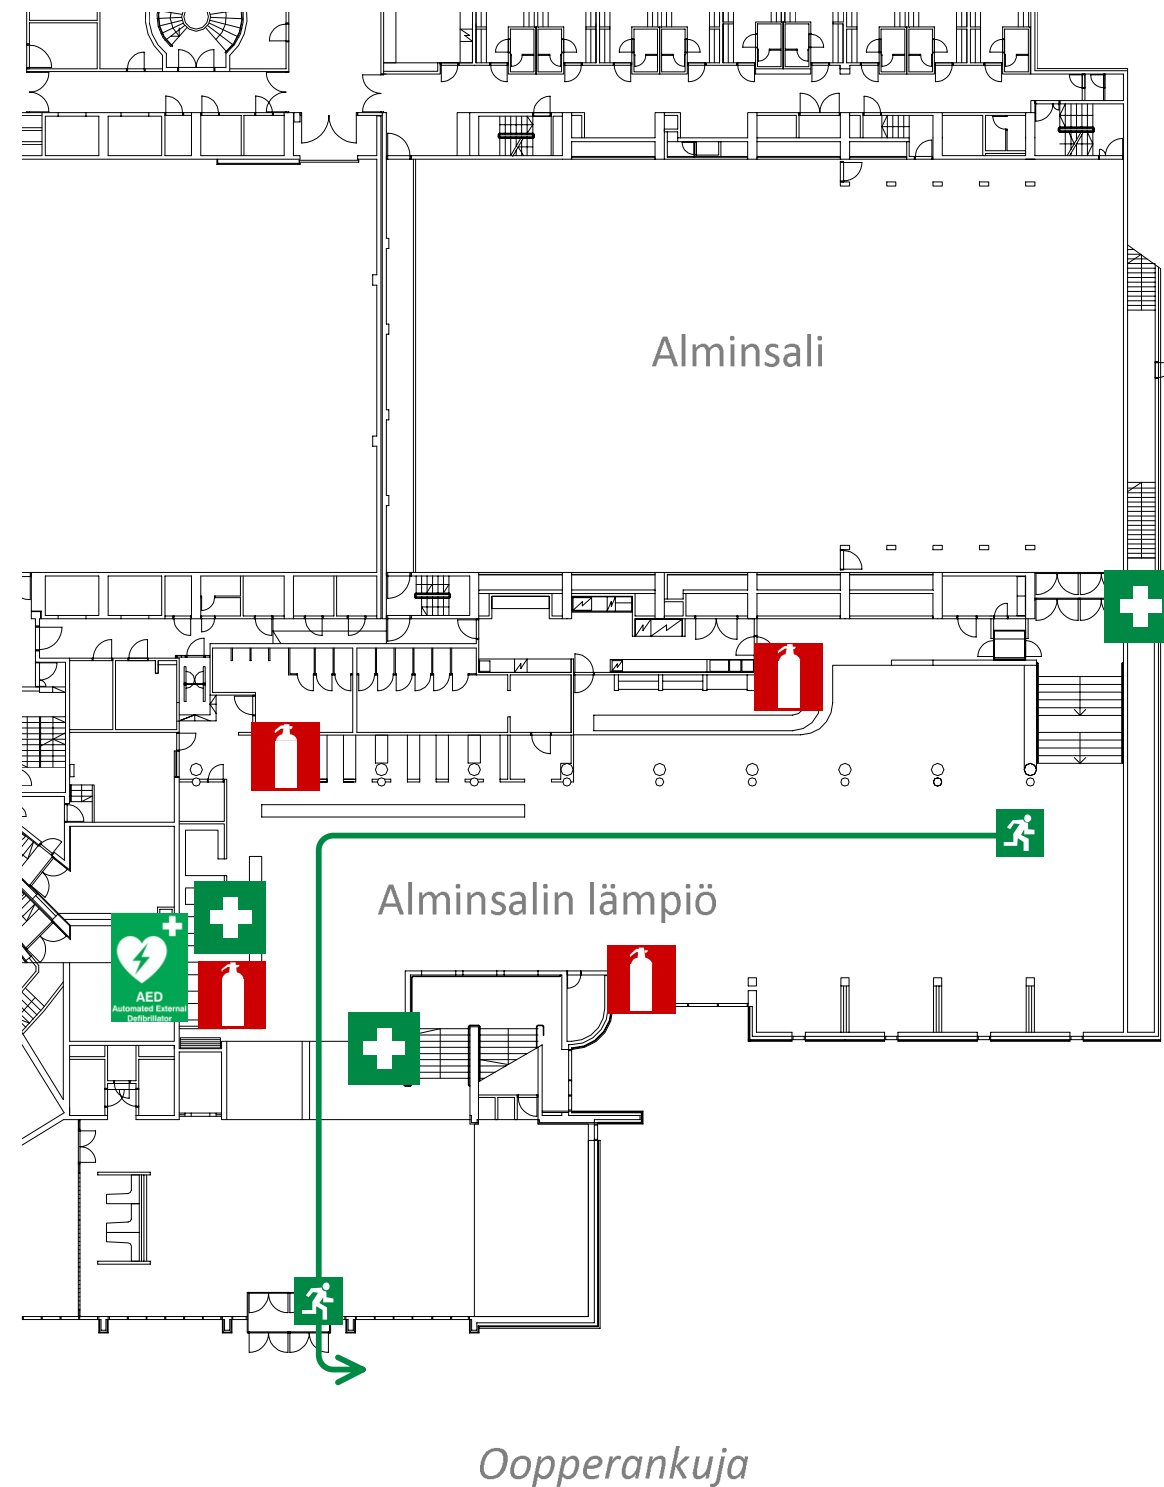

# Safety plan - Entso-E 13th Nov 2019

## CONTACT INFO

Emergency number 112

On duty safety personnel on 13th Nov  
Front of House Supervisor +358504672552

-  First-aid kit
-  Extinguisher
-  Defibrillator
-  Emergency exit
-  Assembly area

## EVACUATION MAP